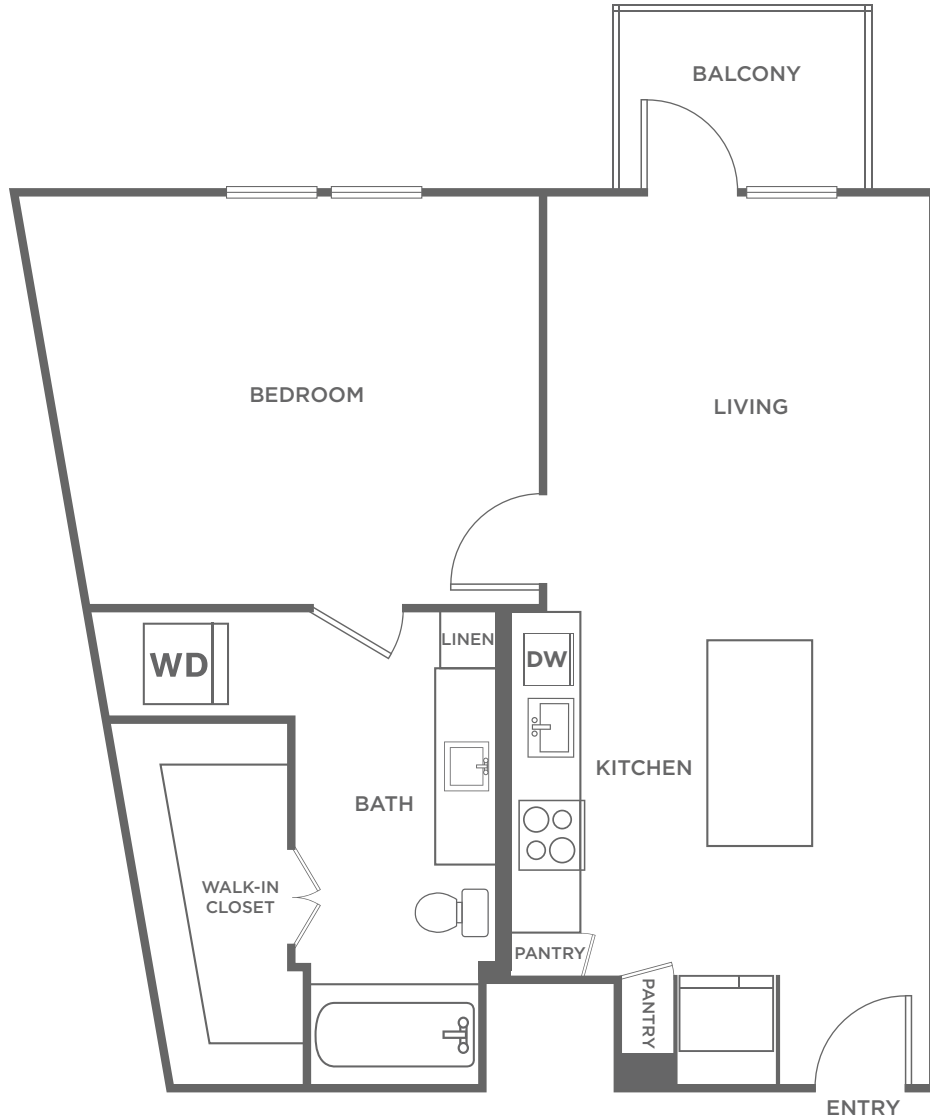

# A1.1

1 BED / 1 BATH

# 742

SQ. FT.

THE Margo

4545 Mission Ave | Frisco, TX 75034

[www.themargofrisco.com](http://www.themargofrisco.com)

*Floor plans are artist's rendering. All dimensions are approximate. Actual product and specifications may vary in dimension or detail. Not all features are available in every apartment. Prices and availability are subject to change. Please see a representative for details.*