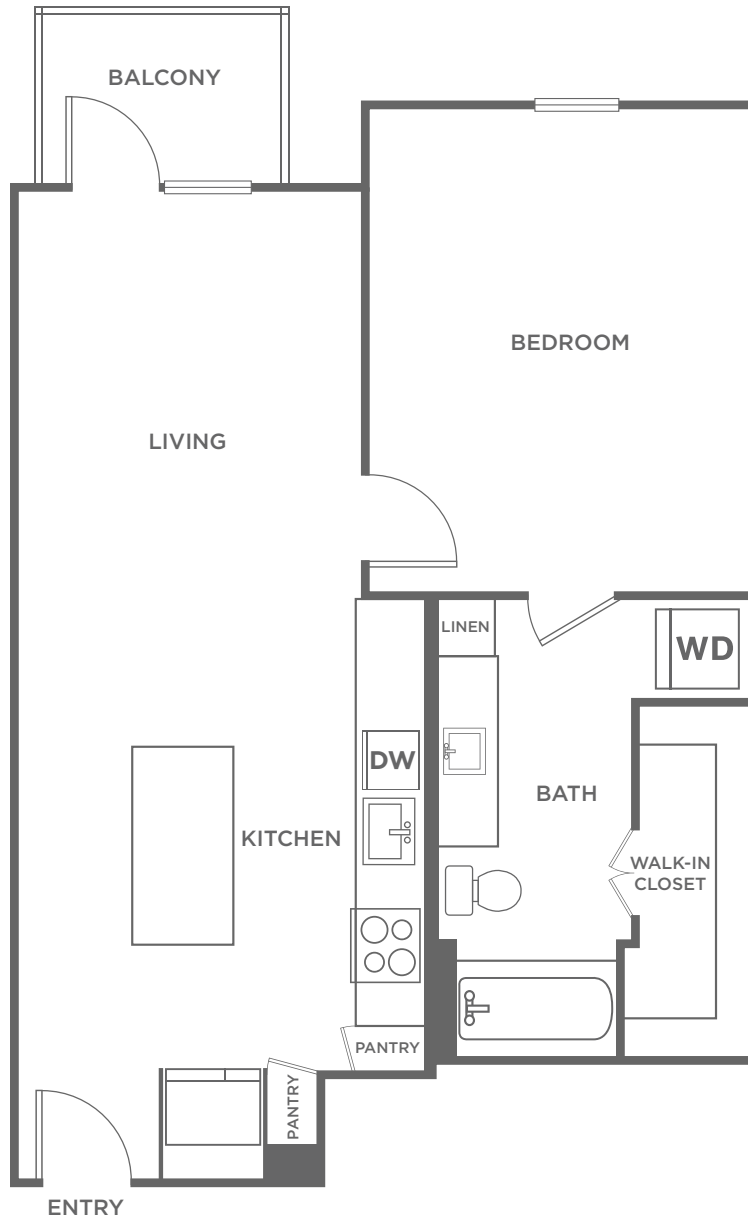

A2.1

1 BED / 1 BATH

768

SQ. FT.

THE Margo

4545 Mission Ave | Frisco, TX 75034

www.themargofrisco.com

Floor plans are artist's rendering. All dimensions are approximate. Actual product and specifications may vary in dimension or detail. Not all features are available in every apartment. Prices and availability are subject to change. Please see a representative for details.