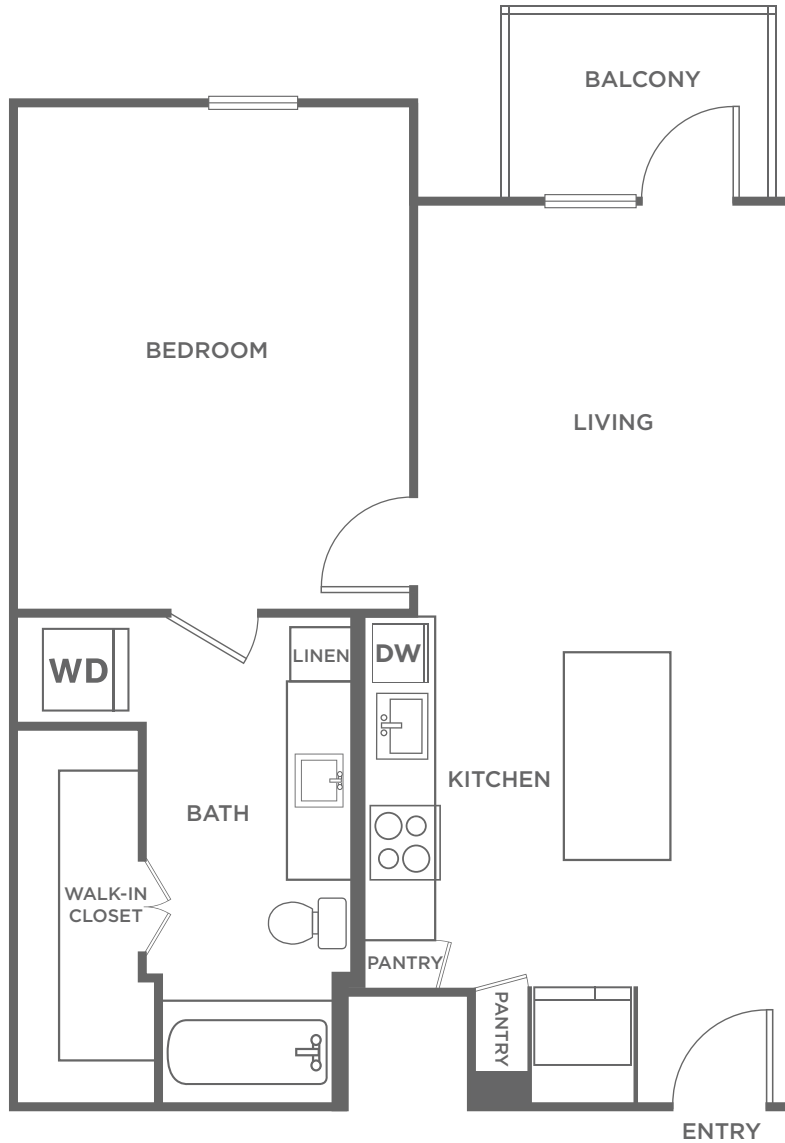

A2

1 BED / 1 BATH

714

SQ. FT.

THE MARGO

4545 Mission Ave | Frisco, TX 75034

www.themargofrisco.com

Floor plans are artist's rendering. All dimensions are approximate. Actual product and specifications may vary in dimension or detail. Not all features are available in every apartment. Prices and availability are subject to change. Please see a representative for details.