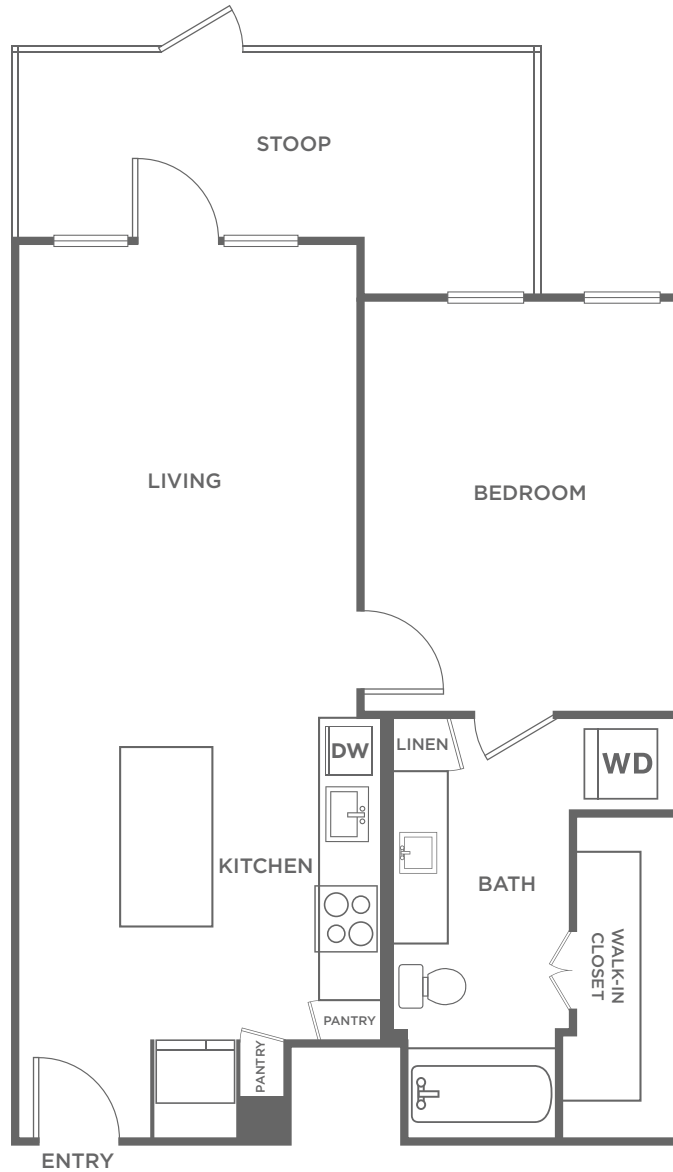

A3.1

1 BED / 1 BATH

727-749

SQ. FT.

THE Margo

4545 Mission Ave | Frisco, TX 75034

www.themargofrisco.com

Floor plans are artist's rendering. All dimensions are approximate. Actual product and specifications may vary in dimension or detail. Not all features are available in every apartment. Prices and availability are subject to change. Please see a representative for details.