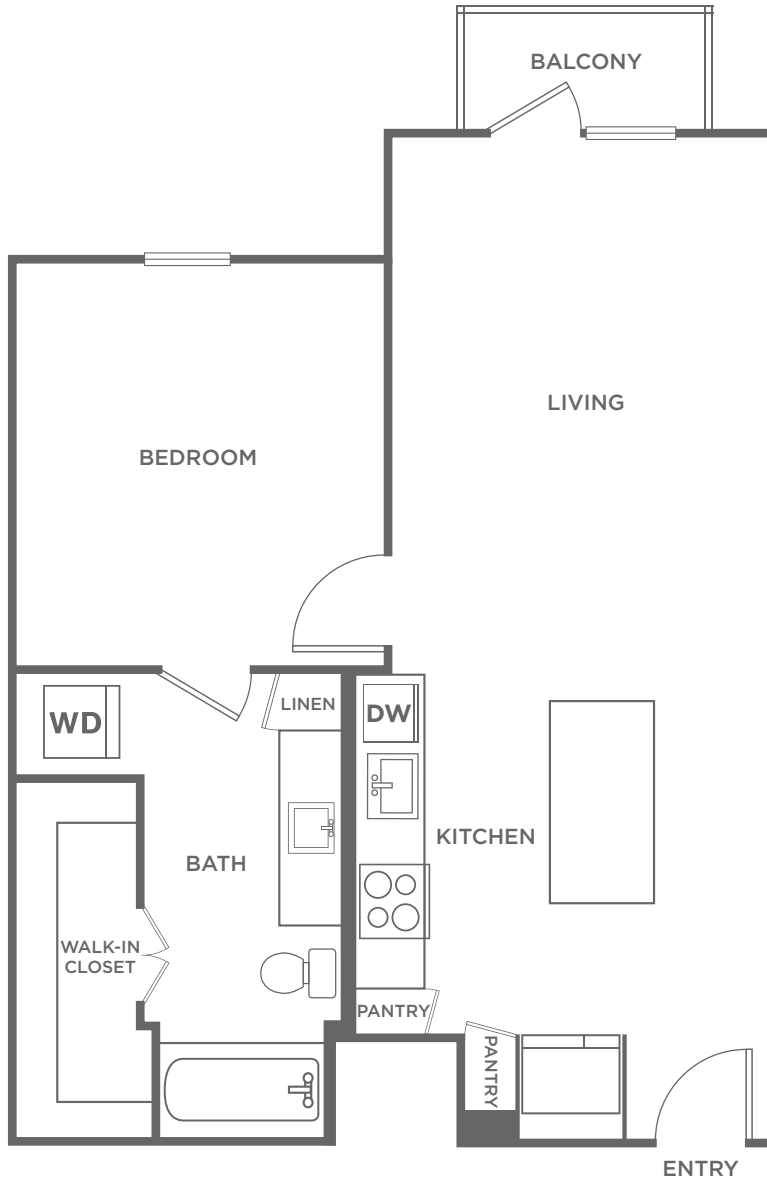

A3.2

1 BED / 1 BATH

723-749

SQ. FT.

THE MARGO

4545 Mission Ave | Frisco, TX 75034

www.themargofrisco.com

Floor plans are artist's rendering. All dimensions are approximate. Actual product and specifications may vary in dimension or detail. Not all features are available in every apartment. Prices and availability are subject to change. Please see a representative for details.