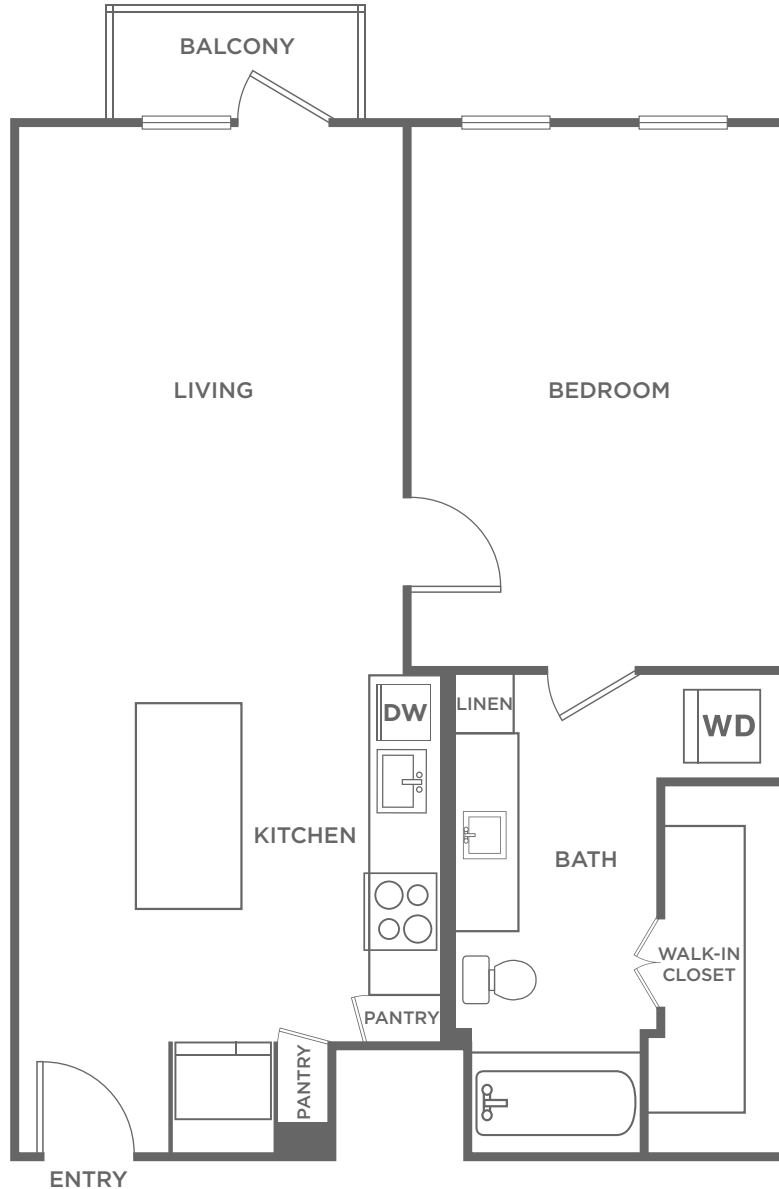

A3.3

1 BED / 1 BATH

772-784

SQ. FT.

THE Margo

4545 Mission Ave | Frisco, TX 75034

www.themargofrisco.com

Floor plans are artist's rendering. All dimensions are approximate. Actual product and specifications may vary in dimension or detail. Not all features are available in every apartment. Prices and availability are subject to change. Please see a representative for details.