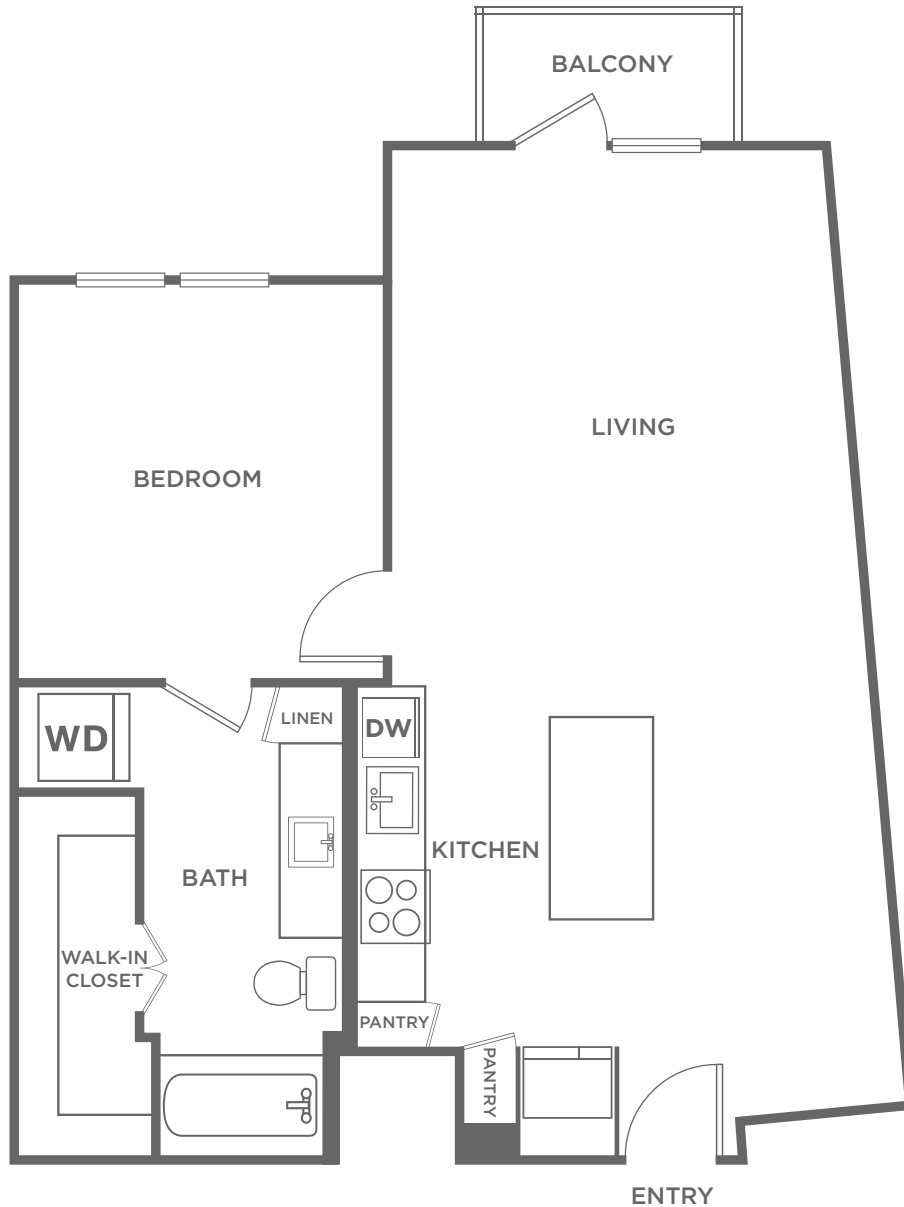

# A3.4

1 BED / 1 BATH

# 816

SQ. FT.

THE Margo

4545 Mission Ave | Frisco, TX 75034

[www.themargofrisco.com](http://www.themargofrisco.com)

*Floor plans are artist's rendering. All dimensions are approximate. Actual product and specifications may vary in dimension or detail. Not all features are available in every apartment. Prices and availability are subject to change. Please see a representative for details.*