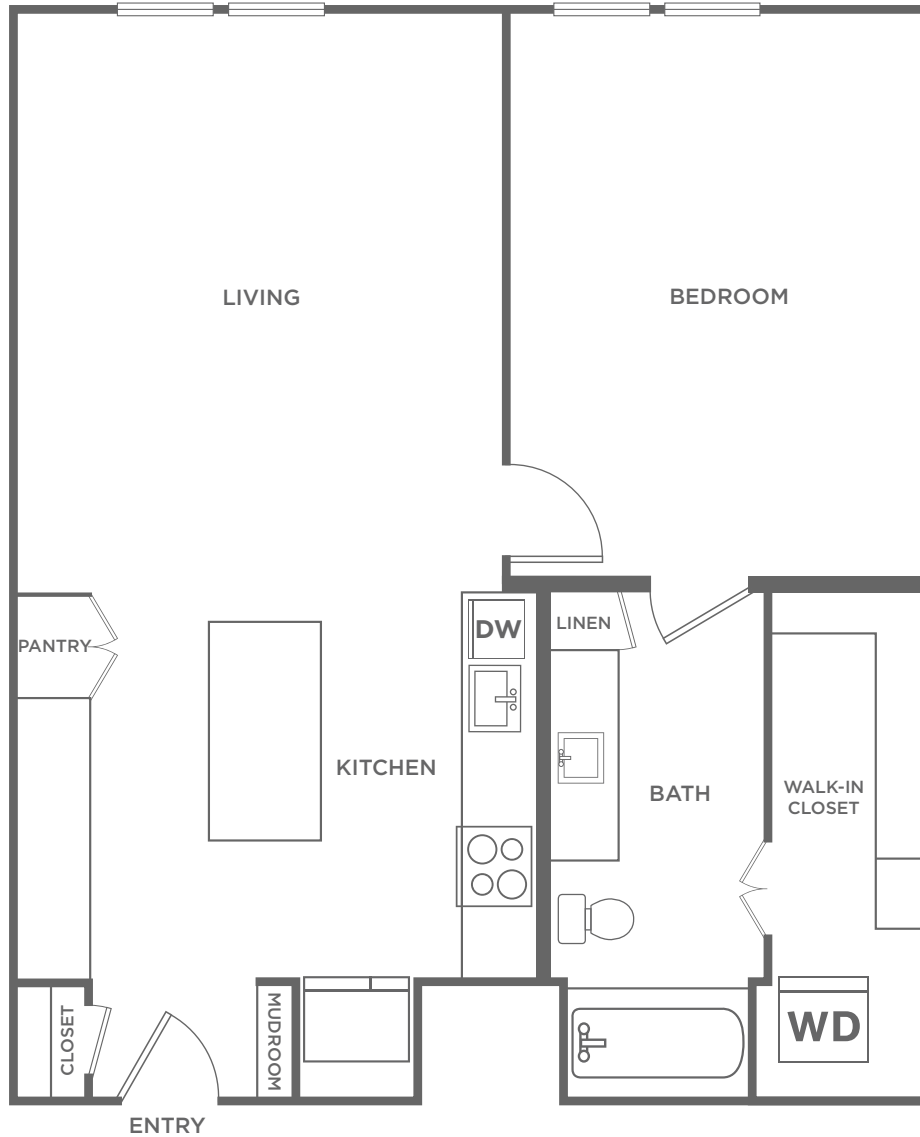

A3.5

1 BED / 1 BATH

841

SQ. FT.

THE Margo

4545 Mission Ave | Frisco, TX 75034

www.themargofrisco.com

Floor plans are artist's rendering. All dimensions are approximate. Actual product and specifications may vary in dimension or detail. Not all features are available in every apartment. Prices and availability are subject to change. Please see a representative for details.