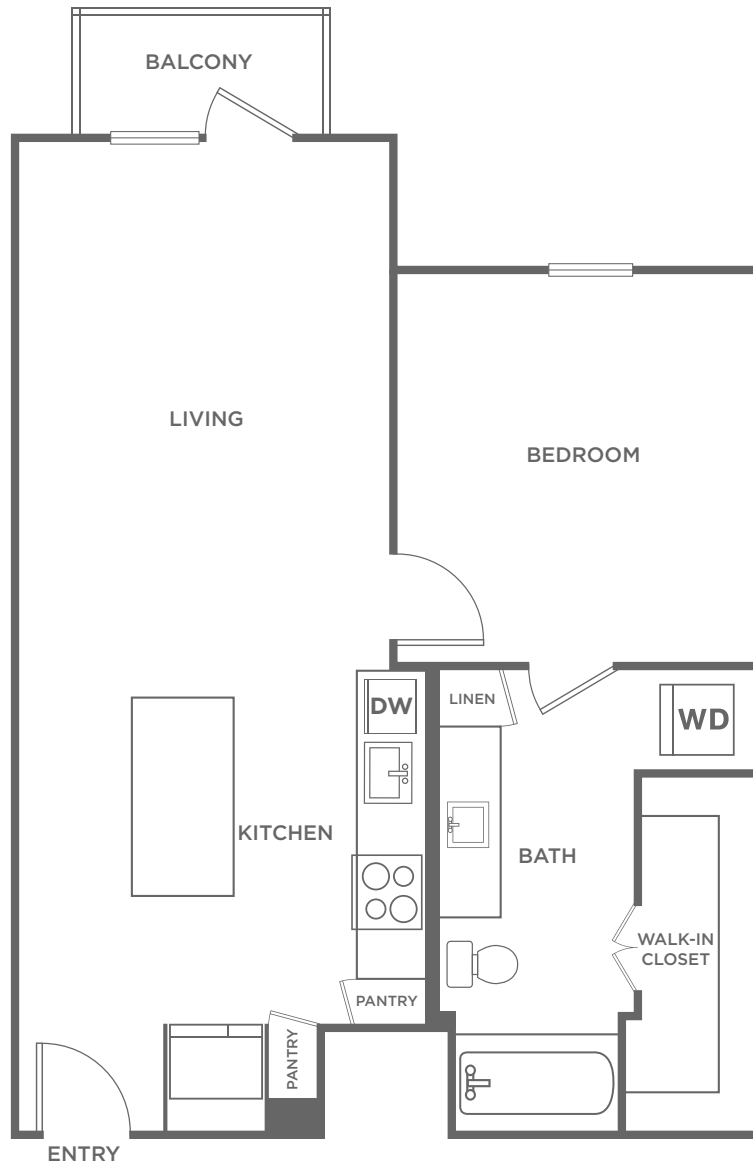

A3

1 BED / 1 BATH

712

SQ. FT.

THE MARGO

4545 Mission Ave | Frisco, TX 75034

www.themargofrisco.com

Floor plans are artist's rendering. All dimensions are approximate. Actual product and specifications may vary in dimension or detail. Not all features are available in every apartment. Prices and availability are subject to change. Please see a representative for details.