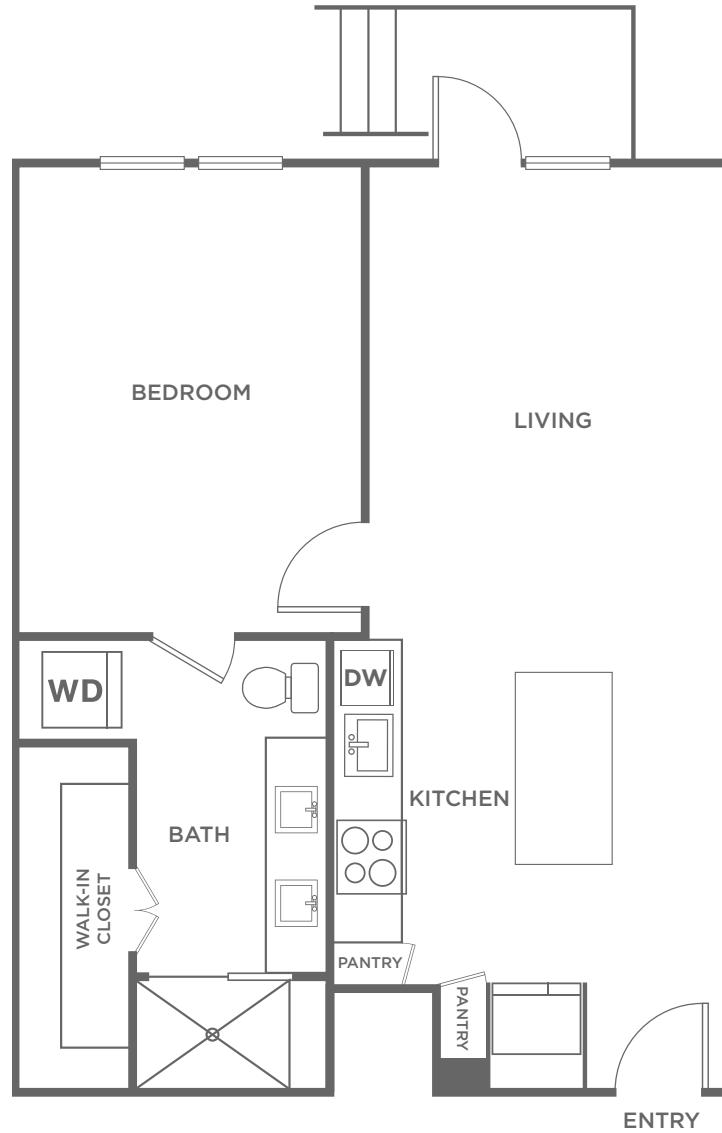

# A4.1

1 BED / 1 BATH

# 841

SQ. FT.

THE Margo

4545 Mission Ave | Frisco, TX 75034

[www.themargofrisco.com](http://www.themargofrisco.com)

*Floor plans are artist's rendering. All dimensions are approximate. Actual product and specifications may vary in dimension or detail. Not all features are available in every apartment. Prices and availability are subject to change. Please see a representative for details.*