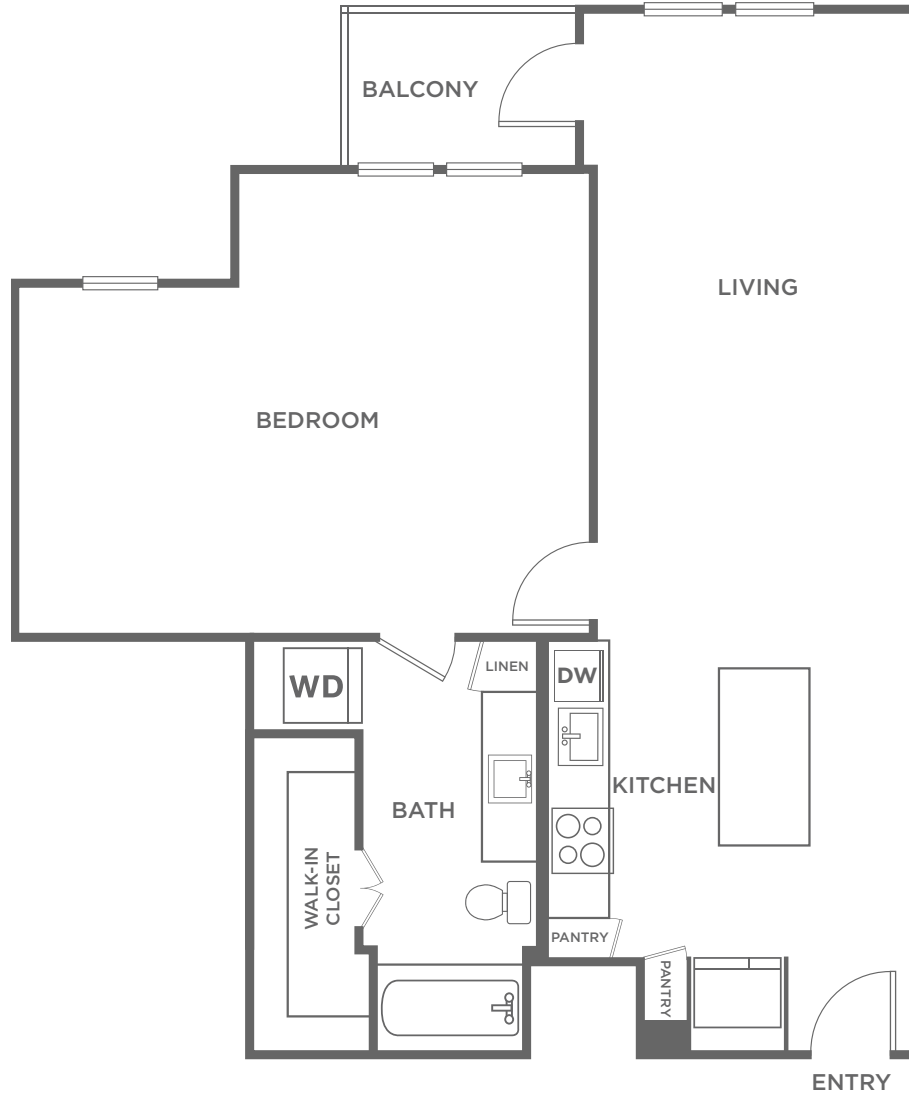

A4.2

1 BED / 1 BATH

959

SQ. FT.

THE Margo

4545 Mission Ave | Frisco, TX 75034

www.themargofrisco.com

Floor plans are artist's rendering. All dimensions are approximate. Actual product and specifications may vary in dimension or detail. Not all features are available in every apartment. Prices and availability are subject to change. Please see a representative for details.