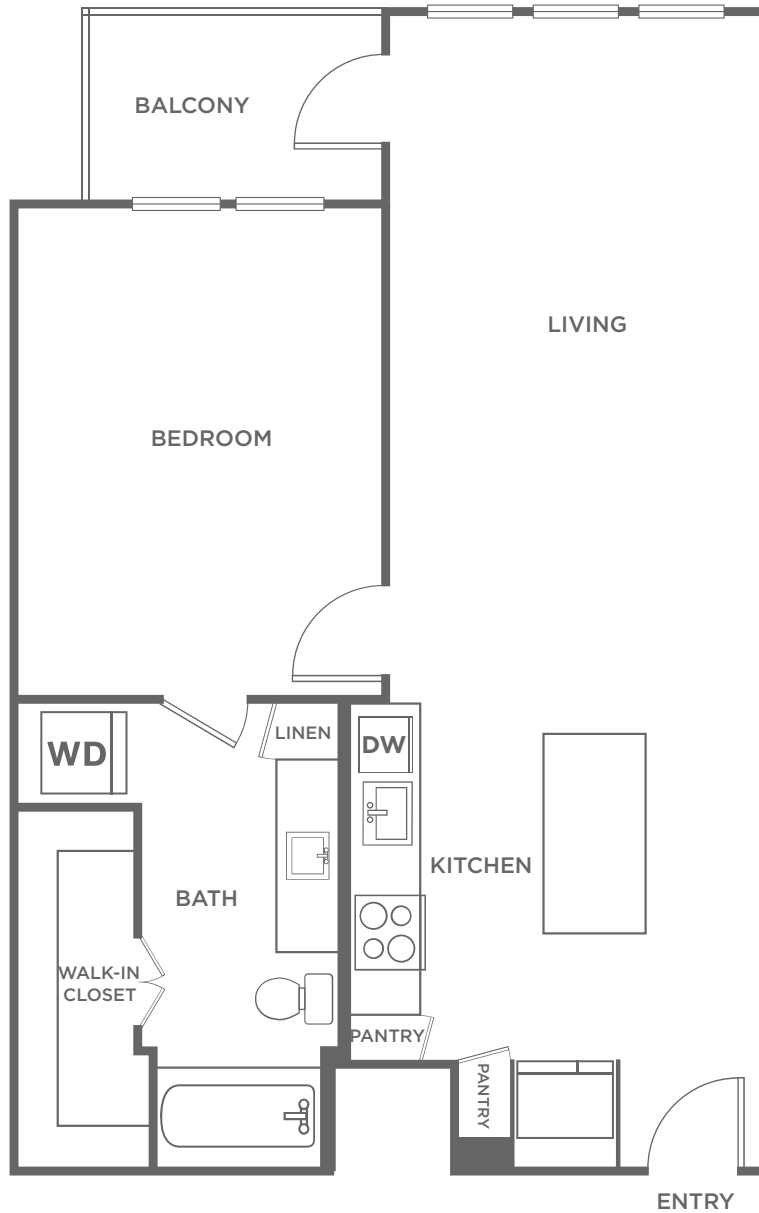

# A4

1 BED / 1 BATH

# 823

SQ. FT.

## THE MARGO

4545 Mission Ave | Frisco, TX 75034

[www.themargofrisco.com](http://www.themargofrisco.com)

*Floor plans are artist's rendering. All dimensions are approximate. Actual product and specifications may vary in dimension or detail. Not all features are available in every apartment. Prices and availability are subject to change. Please see a representative for details.*