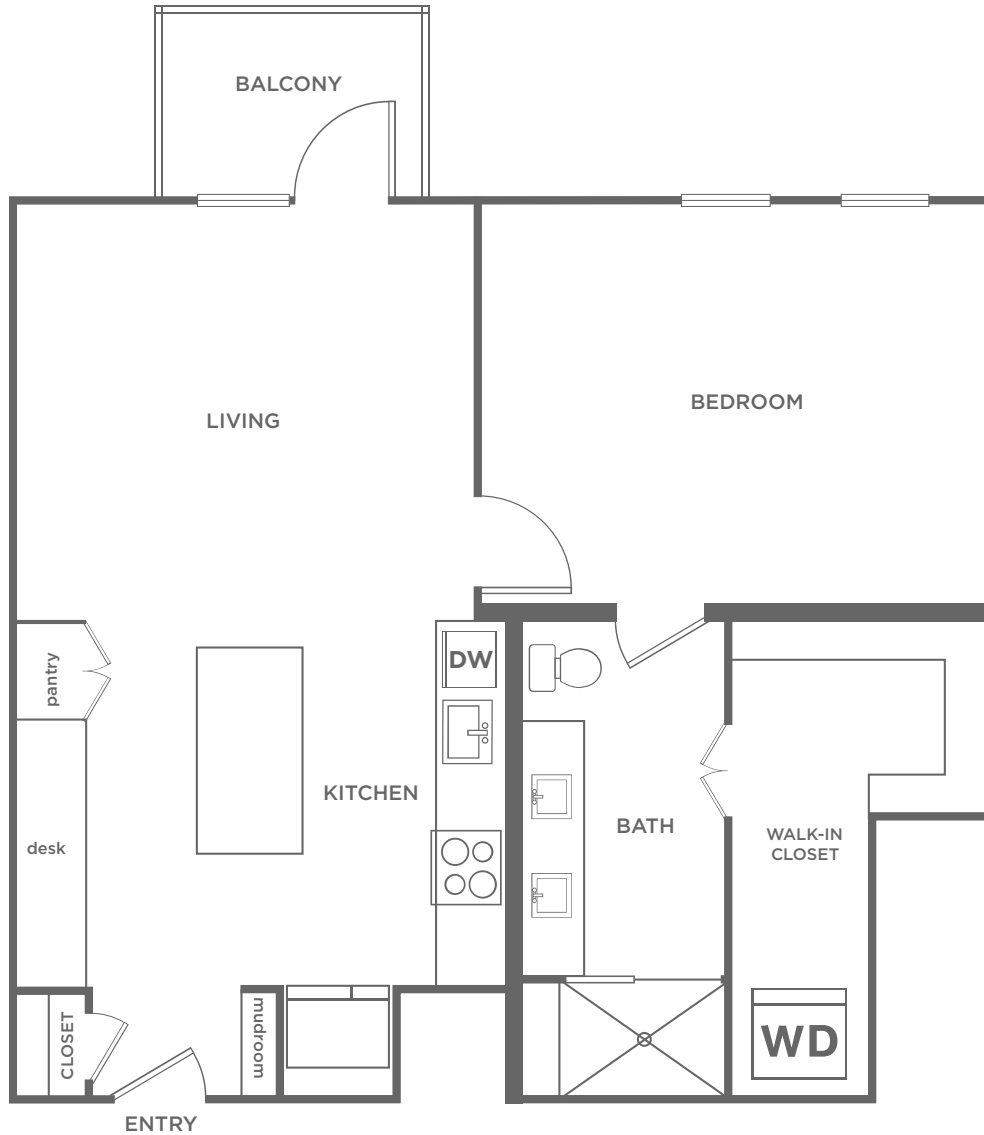

# A5.1

1 BED / 1 BATH

# 831

SQ. FT.

## THE MARGO

4545 Mission Ave | Frisco, TX 75034

[www.themargofrisco.com](http://www.themargofrisco.com)

*Floor plans are artist's rendering. All dimensions are approximate. Actual product and specifications may vary in dimension or detail. Not all features are available in every apartment. Prices and availability are subject to change. Please see a representative for details.*