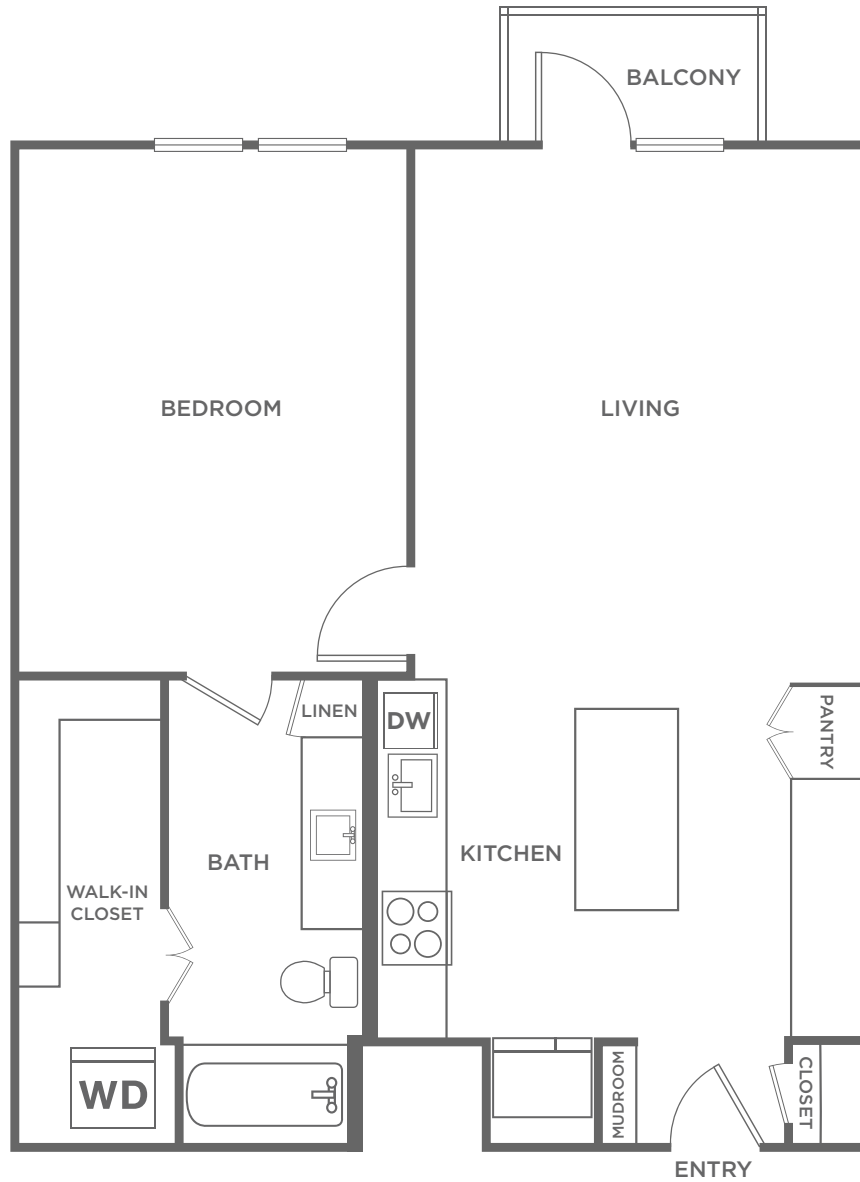

# A6.1

1 BED / 1 BATH

# 824-868

SQ. FT.

## THE MARGO

4545 Mission Ave | Frisco, TX 75034

[www.themargofrisco.com](http://www.themargofrisco.com)

*Floor plans are artist's rendering. All dimensions are approximate. Actual product and specifications may vary in dimension or detail. Not all features are available in every apartment. Prices and availability are subject to change. Please see a representative for details.*