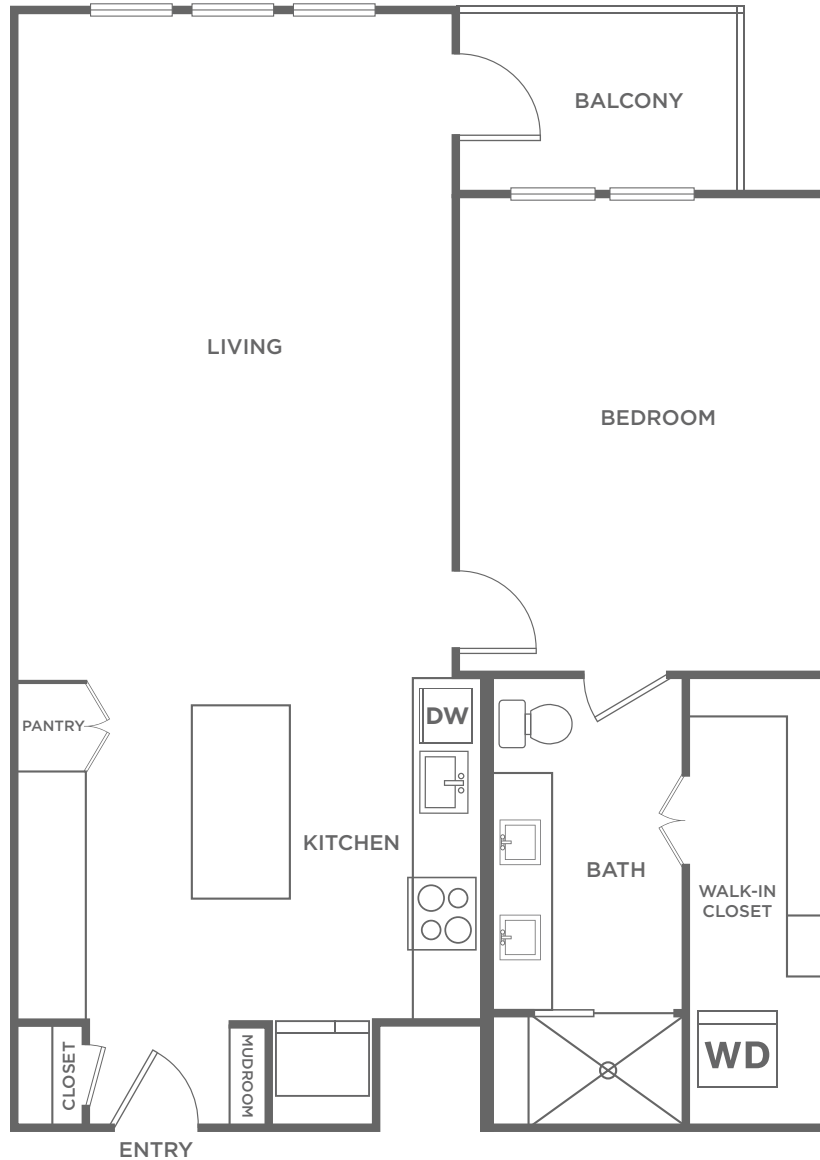

A7.1

1 BED / 1 BATH

930

SQ. FT.

THE Margo

4545 Mission Ave | Frisco, TX 75034

www.themargofrisco.com

Floor plans are artist's rendering. All dimensions are approximate. Actual product and specifications may vary in dimension or detail. Not all features are available in every apartment. Prices and availability are subject to change. Please see a representative for details.