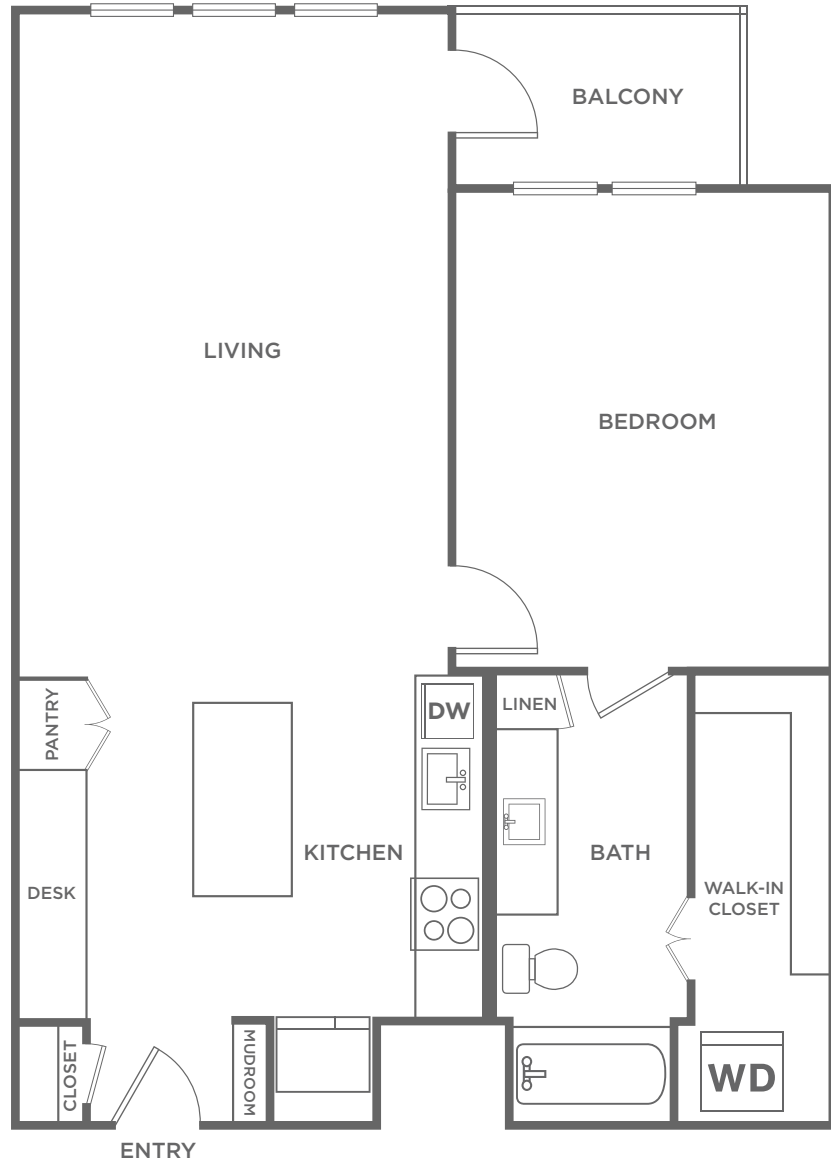

A7

1 BED / 1 BATH

912-930

SQ. FT.

THE Margo

4545 Mission Ave | Frisco, TX 75034

www.themargofrisco.com

Floor plans are artist's rendering. All dimensions are approximate. Actual product and specifications may vary in dimension or detail. Not all features are available in every apartment. Prices and availability are subject to change. Please see a representative for details.