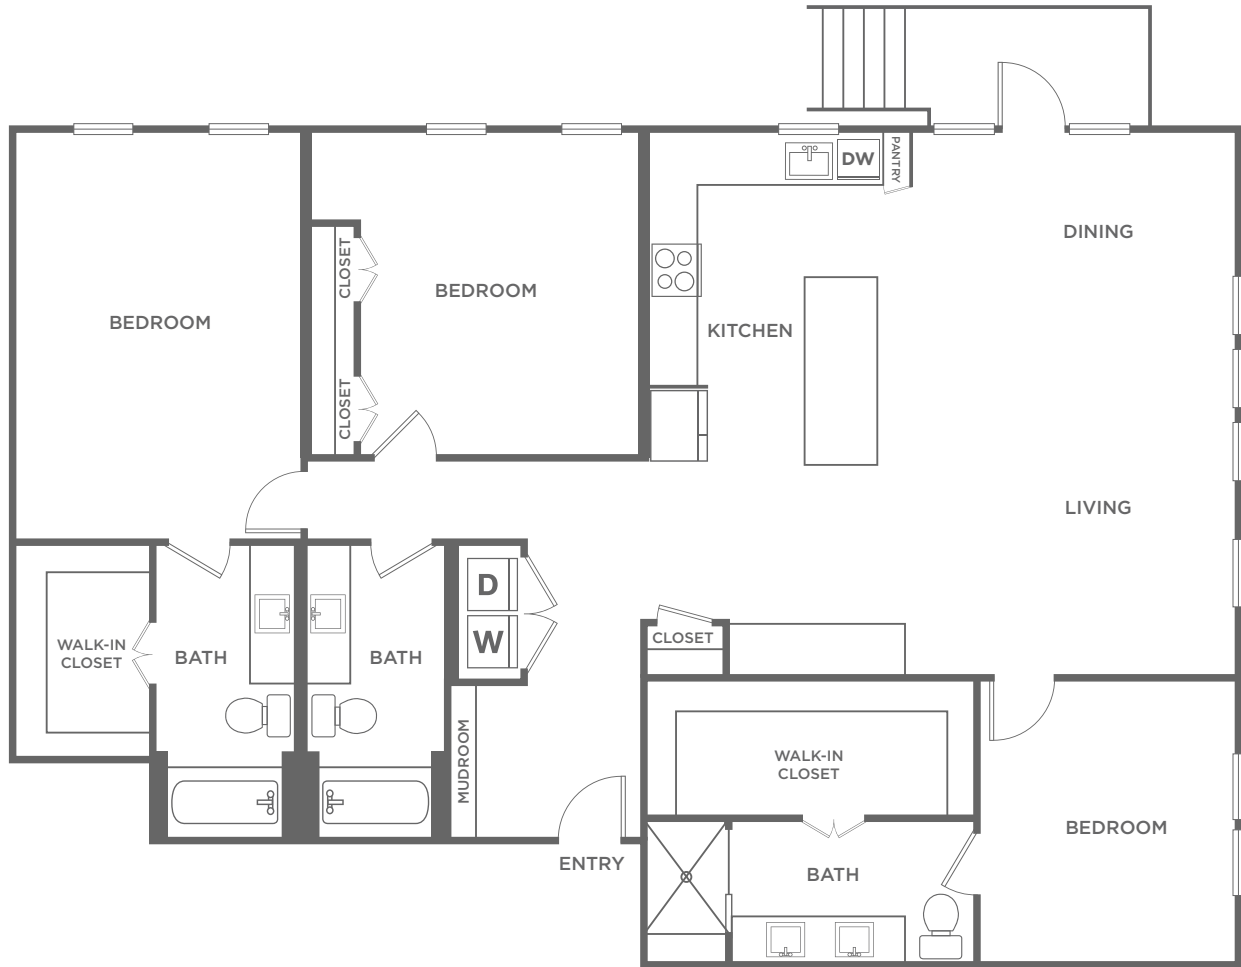

C1.2

3 BED / 3 BATH

1917-1919

SQ. FT.

THE Margo

4545 Mission Ave | Frisco, TX 75034

www.themargofrisco.com

Floor plans are artist's rendering. All dimensions are approximate. Actual product and specifications may vary in dimension or detail. Not all features are available in every apartment. Prices and availability are subject to change. Please see a representative for details.