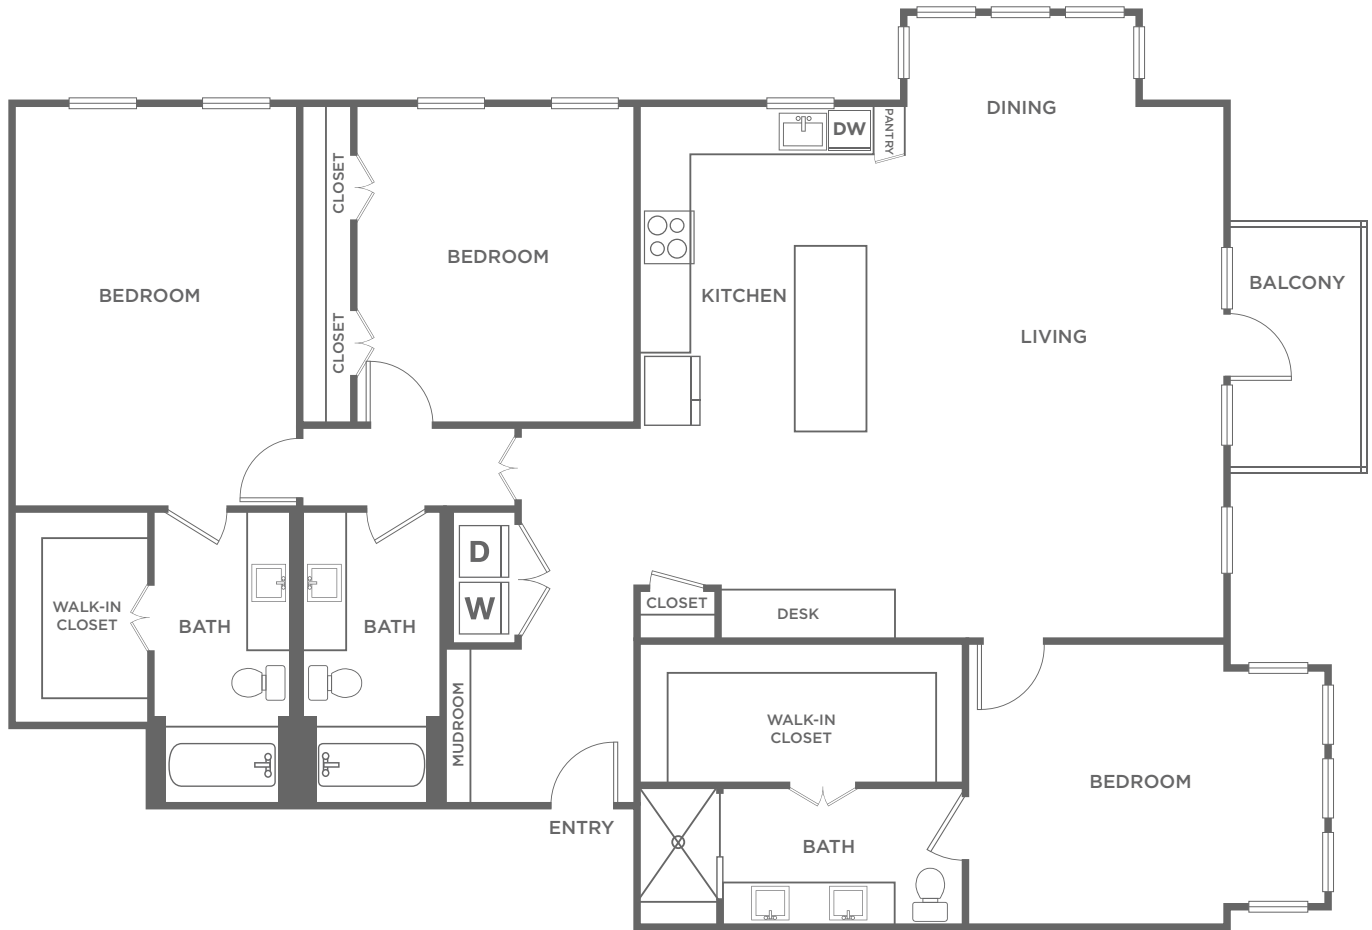

C1

3 BED / 3 BATH

1812-2006

SQ. FT.

THE Margo

4545 Mission Ave | Frisco, TX 75034

www.themargofrisco.com

Floor plans are artist's rendering. All dimensions are approximate. Actual product and specifications may vary in dimension or detail. Not all features are available in every apartment. Prices and availability are subject to change. Please see a representative for details.