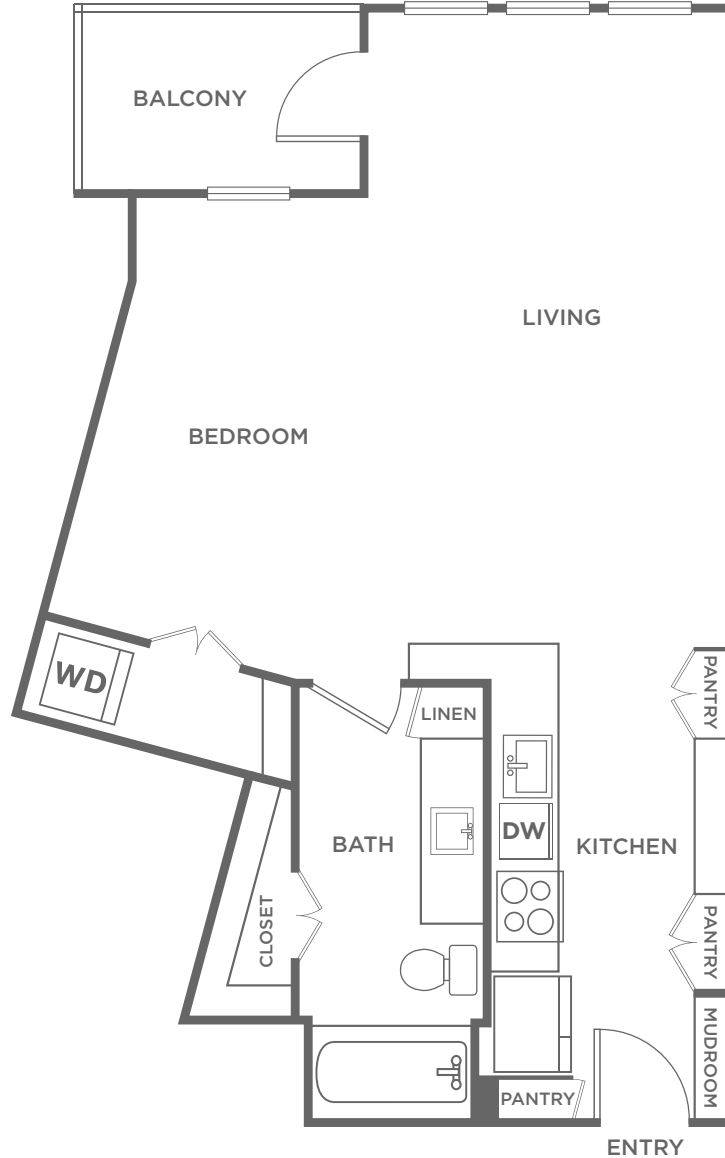

S2

STUDIO / 1 BATH

601-672

SQ. FT.

THE MARGO

4545 Mission Ave | Frisco, TX 75034

www.themargofrisco.com

Floor plans are artist's rendering. All dimensions are approximate. Actual product and specifications may vary in dimension or detail. Not all features are available in every apartment. Prices and availability are subject to change. Please see a representative for details.