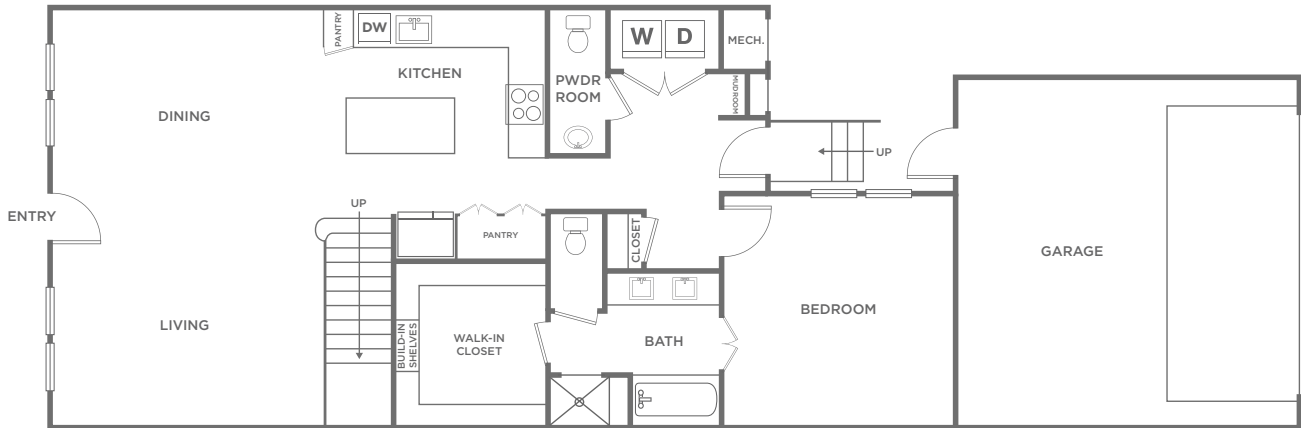

TH1

3 BED / 2 BATH

1837

SQ. FT.

THE MARGO

4545 Mission Ave | Frisco, TX 75034

www.themargofrisco.com

Floor plans are artist's rendering. All dimensions are approximate. Actual product and specifications may vary in dimension or detail. Not all features are available in every apartment. Prices and availability are subject to change. Please see a representative for details.