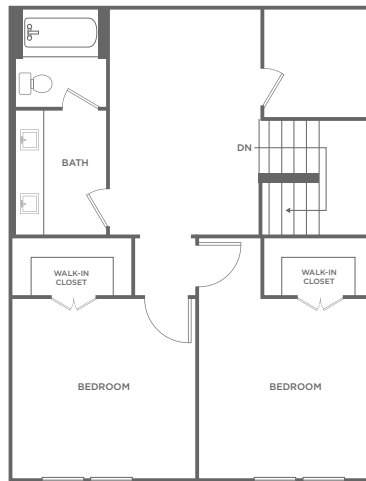

TH1

3 BED / 2 BATH

1837

SQ. FT.

THE MARGO

4545 Mission Ave | Frisco, TX 75034

www.themargofrisco.com

Floor plans are artist's rendering. All dimensions are approximate. Actual product and specifications may vary in dimension or detail. Not all features are available in every apartment. Prices and availability are subject to change. Please see a representative for details.