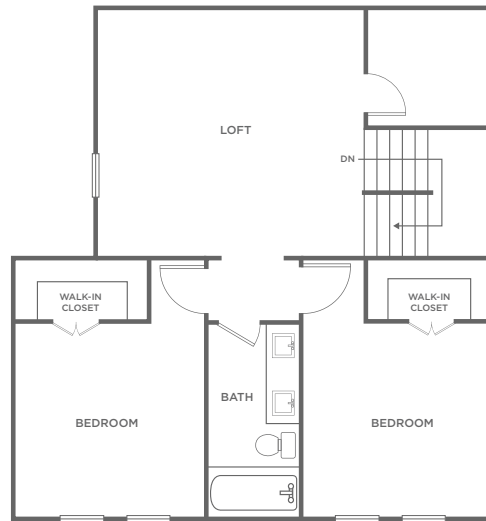

TH2

3 BED / 2 BATH

1935

SQ. FT.

THE Margo

4545 Mission Ave | Frisco, TX 75034

www.themargofrisco.com

Floor plans are artist's rendering. All dimensions are approximate. Actual product and specifications may vary in dimension or detail. Not all features are available in every apartment. Prices and availability are subject to change. Please see a representative for details.