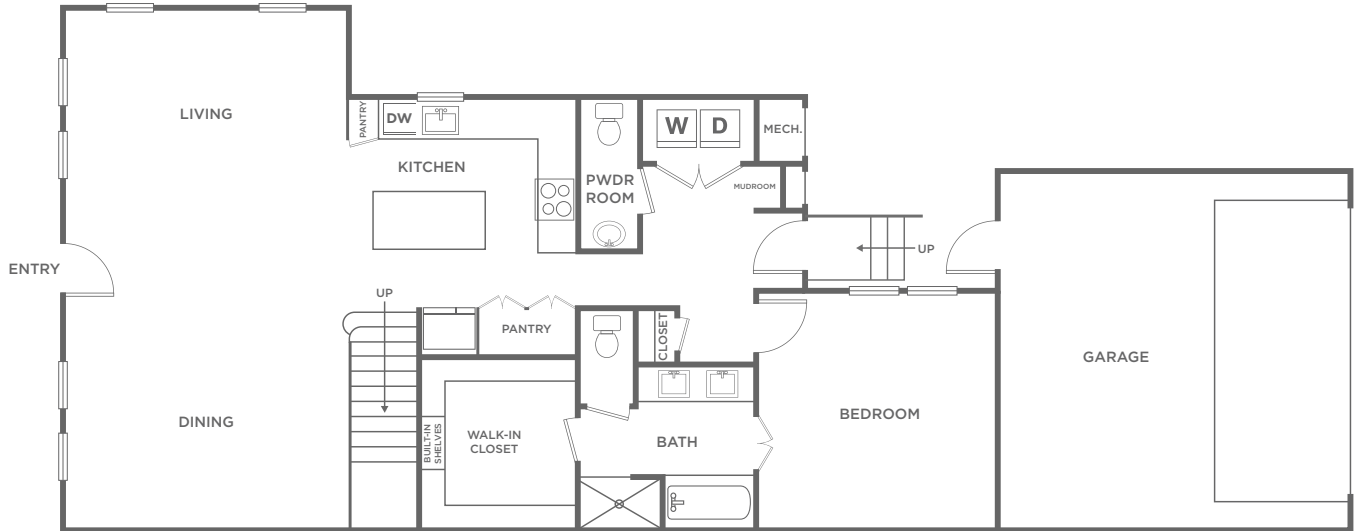

TH2

3 BED / 2 BATH

1935

SQ. FT.

THE Margo

4545 Mission Ave | Frisco, TX 75034

www.themargofrisco.com

Floor plans are artist's rendering. All dimensions are approximate. Actual product and specifications may vary in dimension or detail. Not all features are available in every apartment. Prices and availability are subject to change. Please see a representative for details.