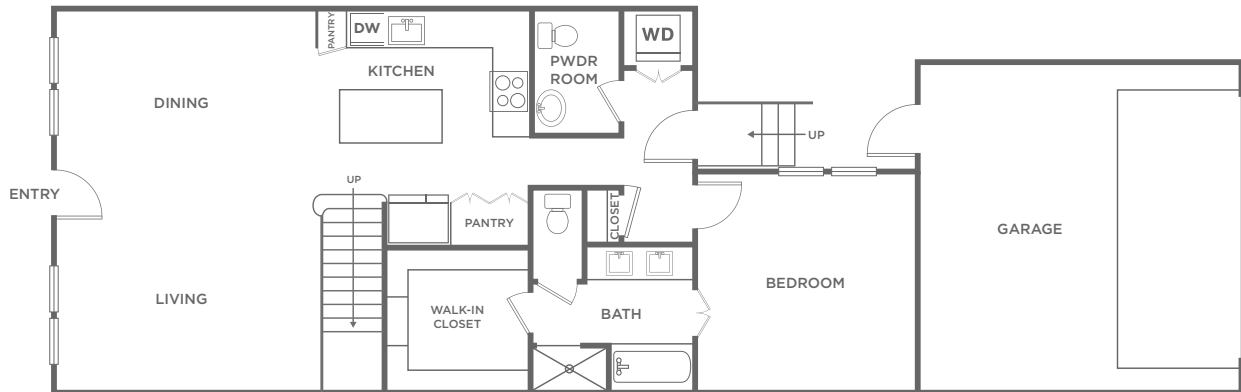

TH3

3 BED / 2 BATH

2094

SQ. FT.

<h1>THE Margo</h1>	4545 Mission Ave Frisco, TX 75034
	www.themargofrisco.com

Floor plans are artist's rendering. All dimensions are approximate. Actual product and specifications may vary in dimension or detail. Not all features are available in every apartment. Prices and availability are subject to change. Please see a representative for details.