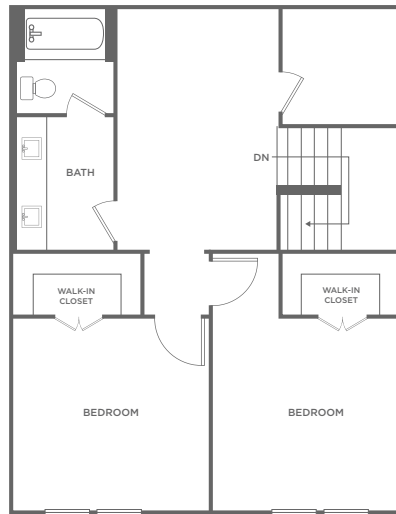

TH3

3 BED / 2 BATH

2094

SQ. FT.

<h1>THE Margo</h1>	4545 Mission Ave Frisco, TX 75034
	www.themargofrisco.com

Floor plans are artist's rendering. All dimensions are approximate. Actual product and specifications may vary in dimension or detail. Not all features are available in every apartment. Prices and availability are subject to change. Please see a representative for details.